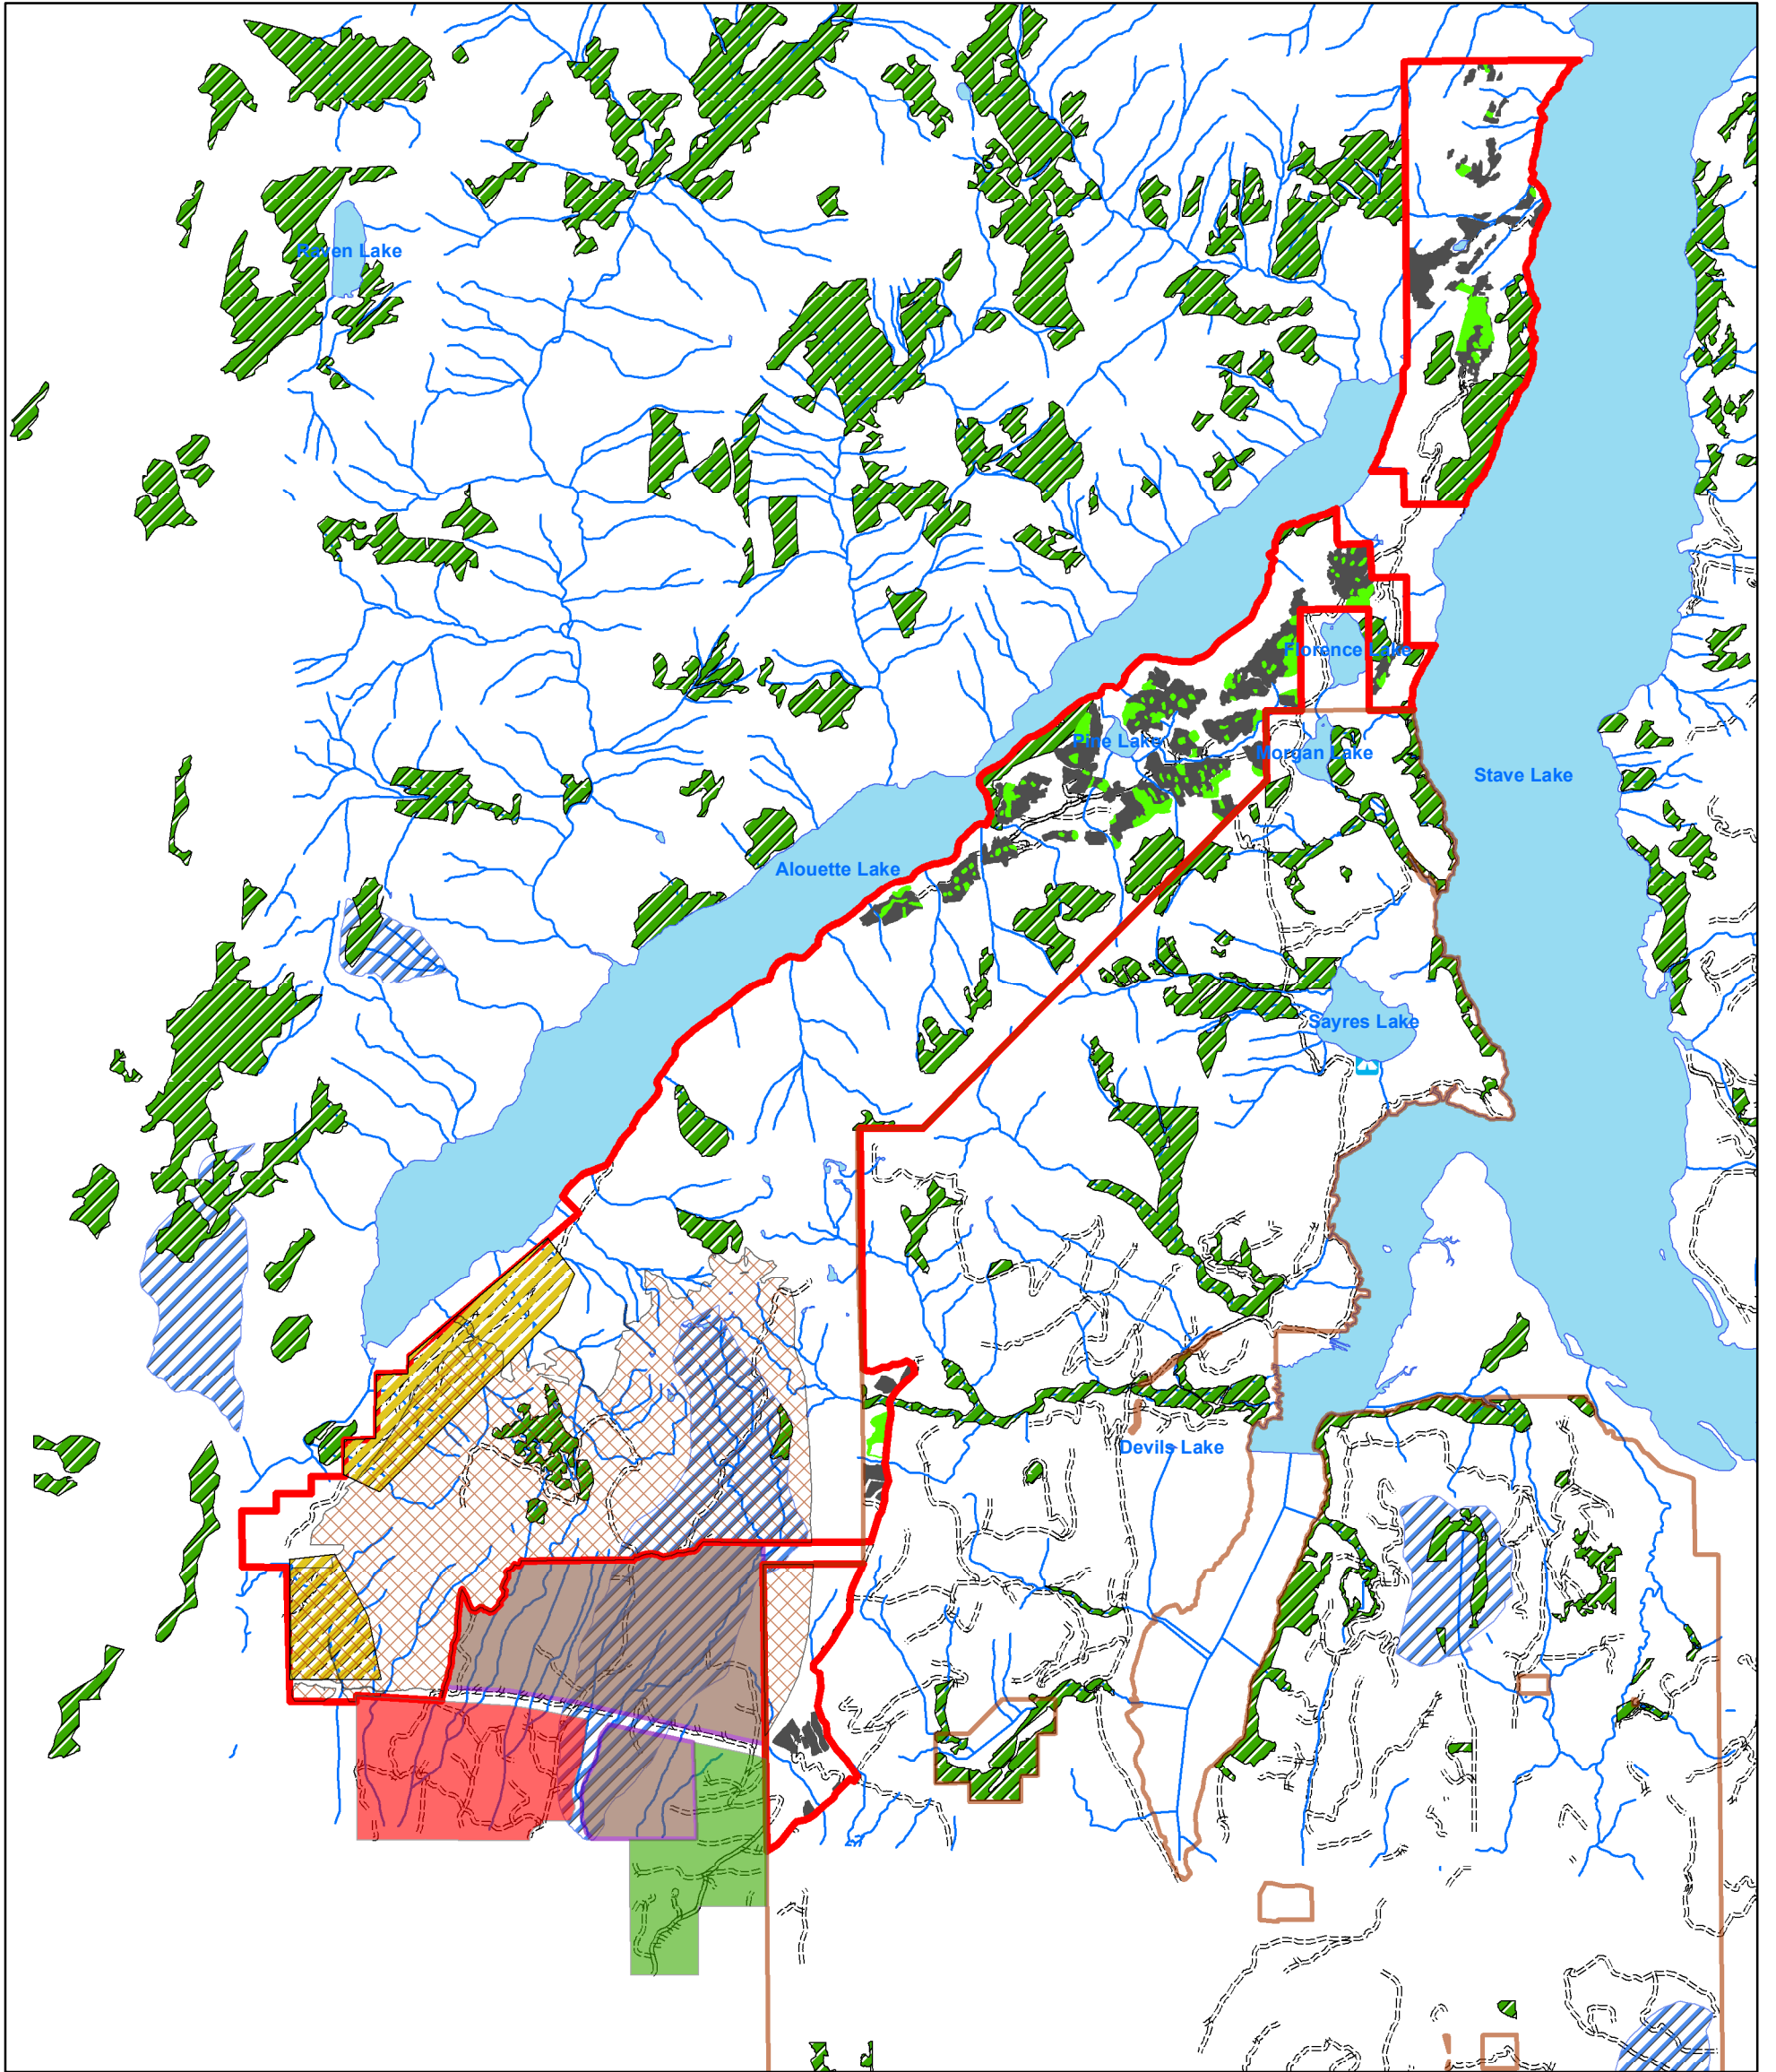

# Kwantlen-Katzie FNWL #N2Z

## Overview Location Map

- |  |  |   |
|--|--|---|
|  Kattie-Kwantlen FNWL |  Blue Mtn Light Touch     |  TRIM Stream          |
|  W0086                |  Cultural Management Area |  Lake                 |
|  TFL26                |  OGMA                     |  Forest Road Sections |
|  W0007                |  Community Watershed      |   |
|  W0038                |  Existing Blocks          |   |

Cascadia Environmental Services  
 Date: 2017-12-05  
 Drawn by: RM